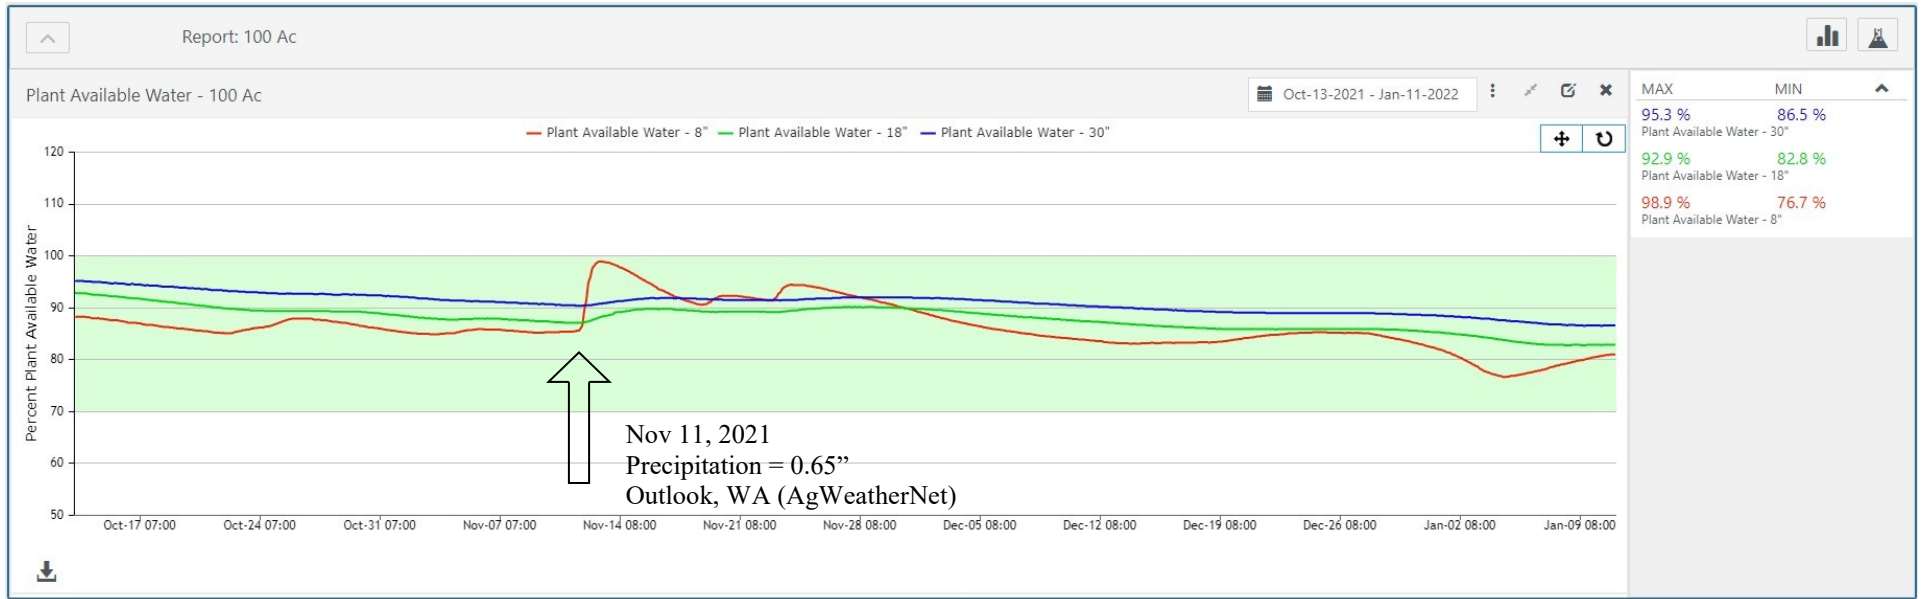

Plant Available Water (PAW) October 13, 2021 through January 11, 2022

Dairy Field with triticale planted. This soil moisture data shows some small impact of the precipitation event mostly within the top 8", but soil moisture is below field capacity at all depths.

Plant Available Water (PAW) October 13, 2021 through January 11, 2022

Dairy Field with triticale planted. This soil moisture data in a rocky field shows some impact of the precipitation event mostly within the top 8". While the 8" sensor was impacted and did go over field capacity, the subsoil remained relatively unchanged.