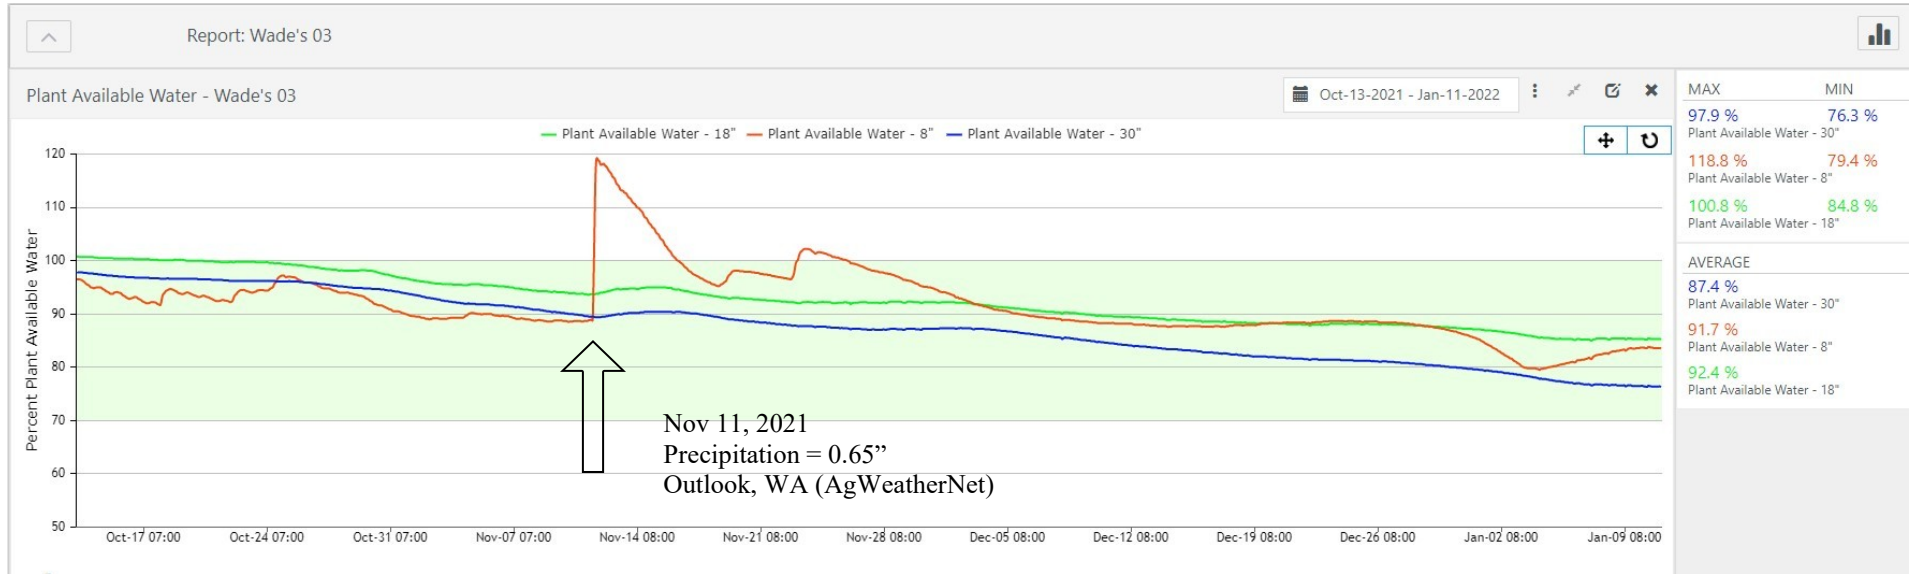

Plant Available Water (PAW) October 13, 2021 through January 11, 2022

Dairy Field with triticale planted. This soil moisture data shows some small impact of the precipitation event mostly within the top 8", but soil moisture is below field capacity at all depths.

Plant Available Water (PAW) October 13, 2021 through January 11, 2022

Dairy Field with triticale planted. This soil moisture data in a rocky field shows some impact of the precipitation event mostly within the top 8". While the 8" sensor was impacted and did go over field capacity, the subsoil remained relatively unchanged.