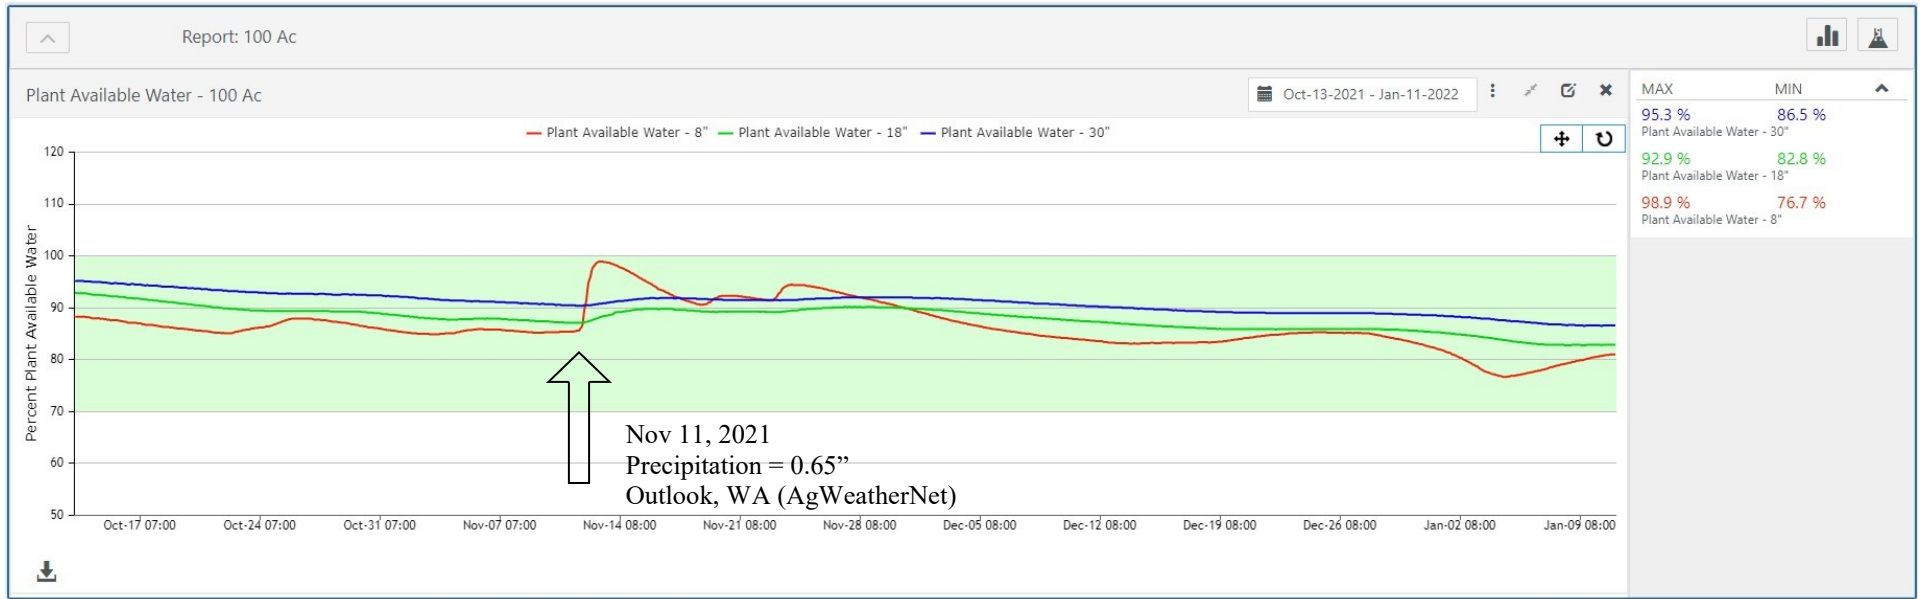

Plant Available Water (PAW) October 13, 2021 through January 11, 2022

Dairy Field with triticale planted. This soil moisture data shows some small impact of the precipitation event mostly within the top 8", but soil moisture is below field capacity at all depths.