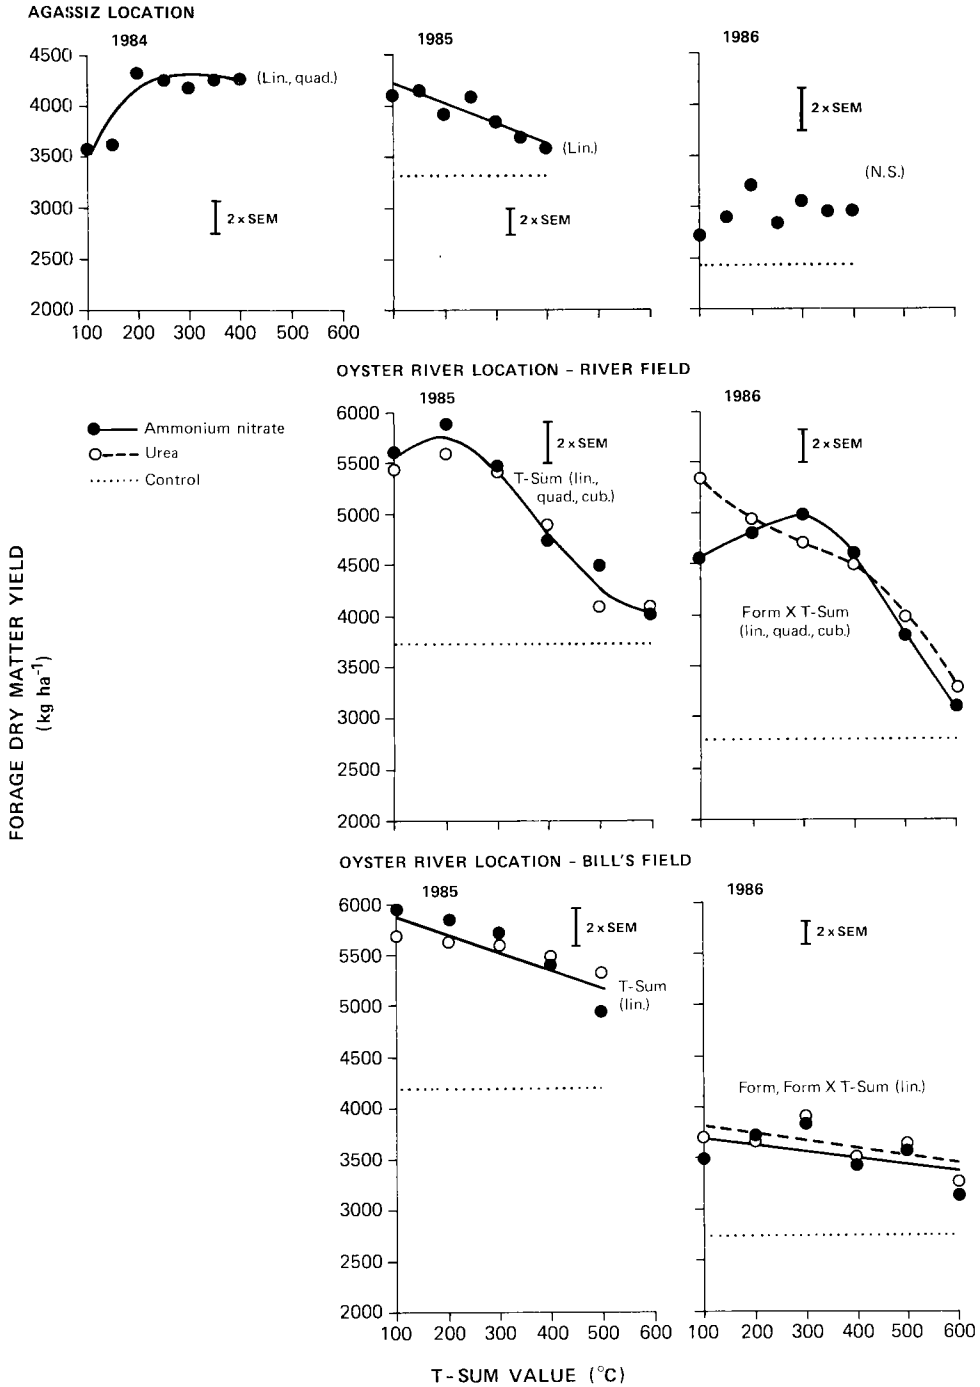

Fig. 2. Dry matter yield of first-cut forage production in response to times of N application as determined by T-sum.