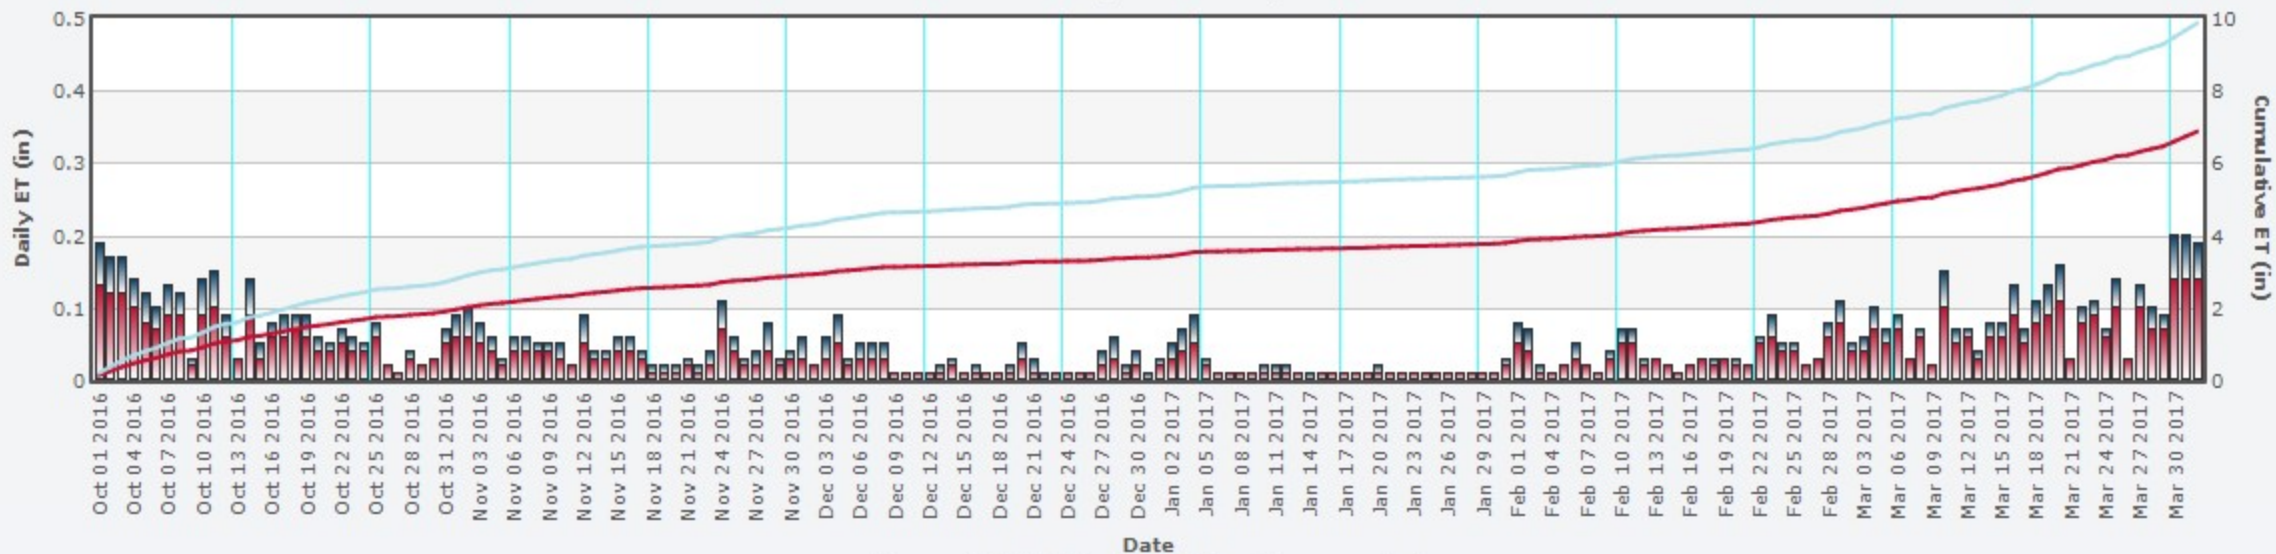

Outlook, Yakima County, Washington
October 01, 2016 through March 31, 2017

ET Calculator
Oct 01, 2016 to Mar 31, 2017
Outlook, Yakima County

Source: WSU AgWeatherNet (weather.wsu.edu)