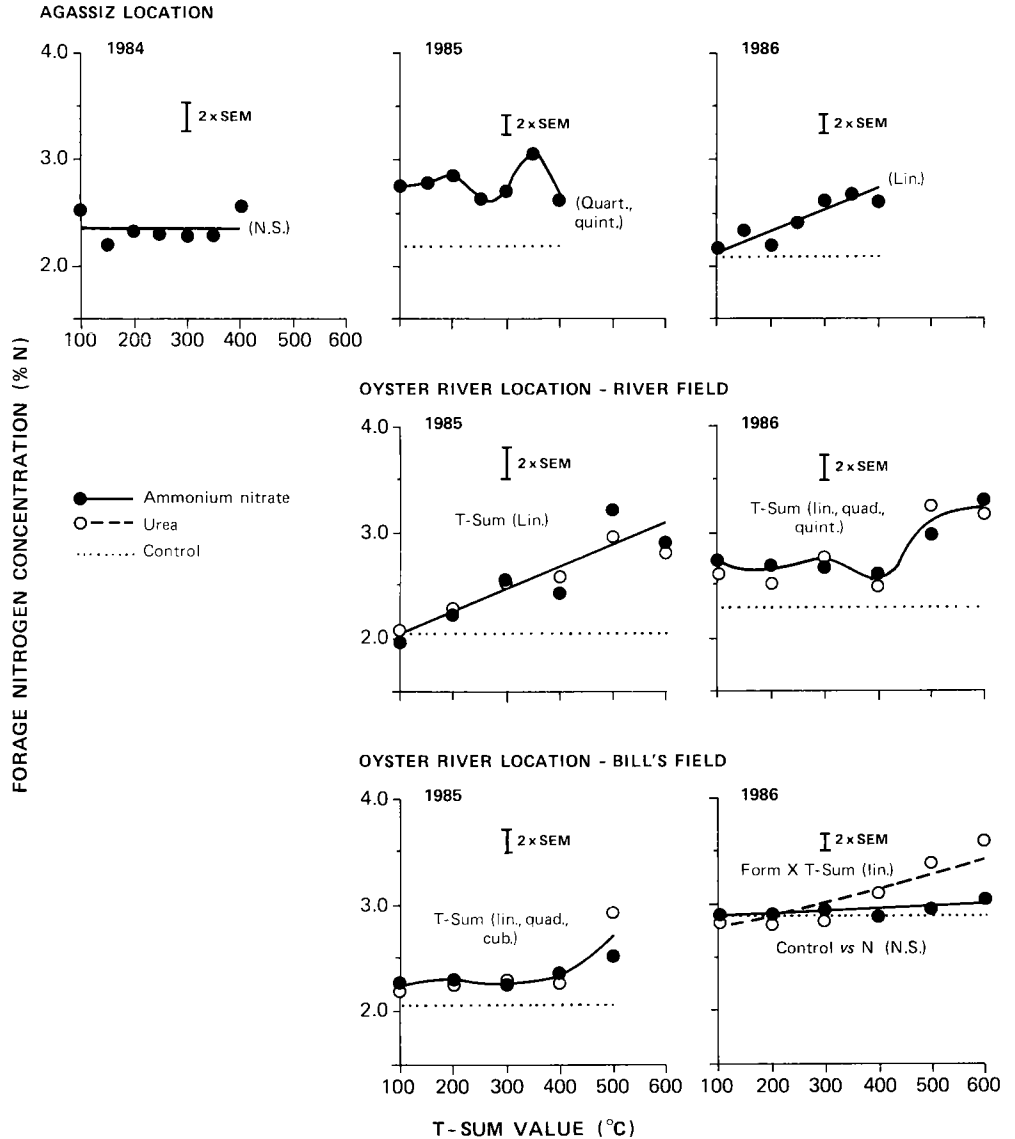

Fig. 3. Concentration of N of first-cut forage in response to timing of N application as determined by T-sum.

cases where a control was included, there were increases in forage dry matter yield in response to the application of N.

Form of N application had an effect in 1986 on both fields at Oyster River as shown by a significant interaction of fertilizer form and

application time (Fig. 2). This was not the case in 1985. At the River field site, the form $\times$ T-sum interaction was curvilinear and at Bill's field, it was linear. The effect of form of N was quite small with an overall advantage with urea. For example, in the case of