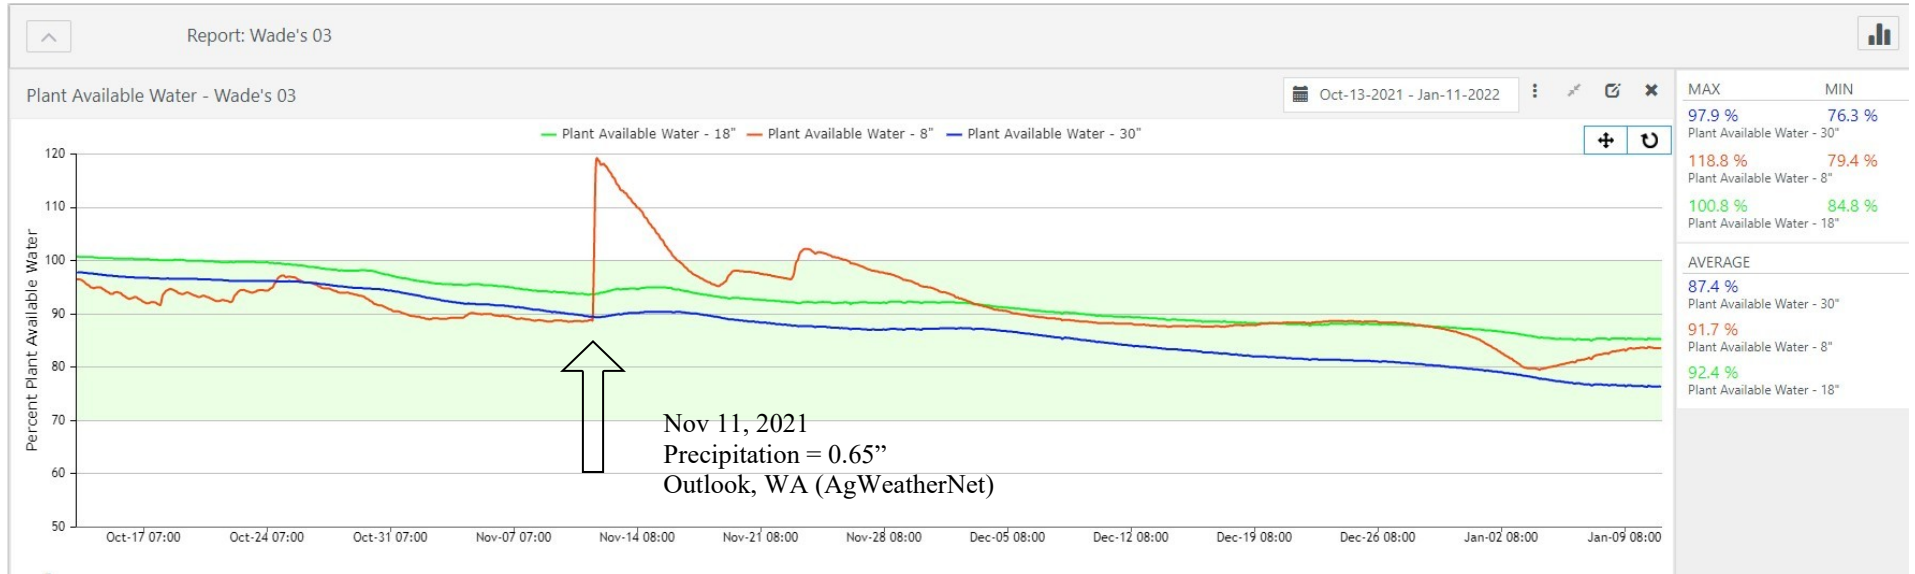

Plant Available Water (PAW) October 13, 2021 through January 11, 2022

Dairy Field with triticale planted. This soil moisture data in a rocky field shows some impact of the precipitation event mostly within the top 8". While the 8" sensor was impacted and did go over field capacity, the subsoil remained relatively unchanged.