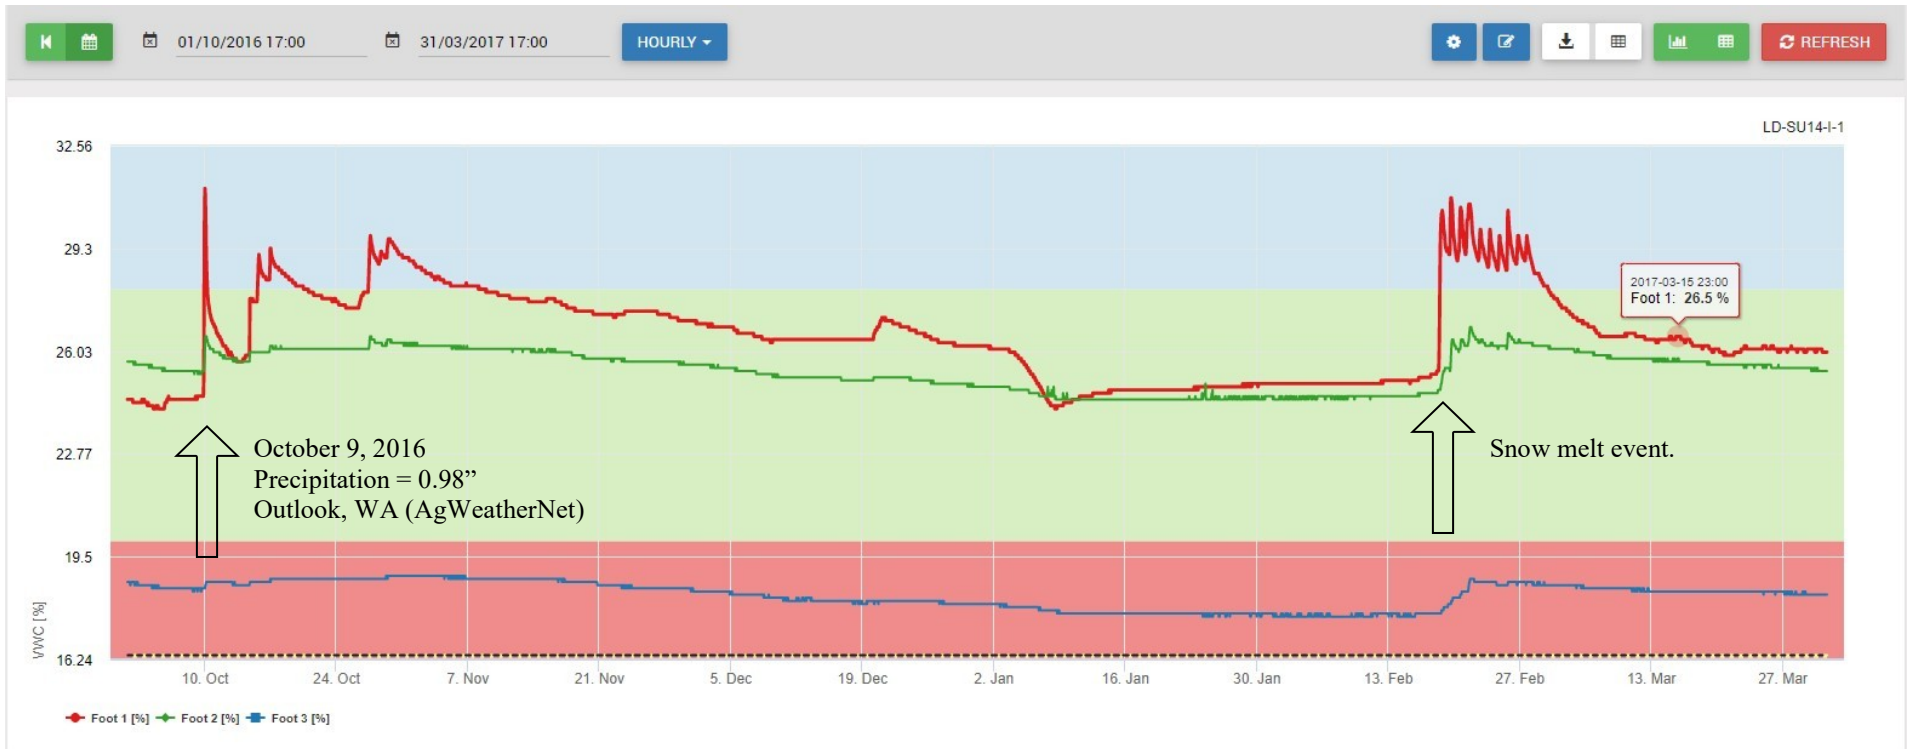

Volumetric Water Content (VWC) October 1, 2016 through March 31, 2017

Dairy Field with triticale planted. This soil moisture data shows impact of the precipitation within the top 1' and to some extent to the 2' depth of soil. The 3 foot level is dry with little impact from above except some slight influence from a snow melt event. Field Capacity for the top foot in this graph representation is the line between green and blue.