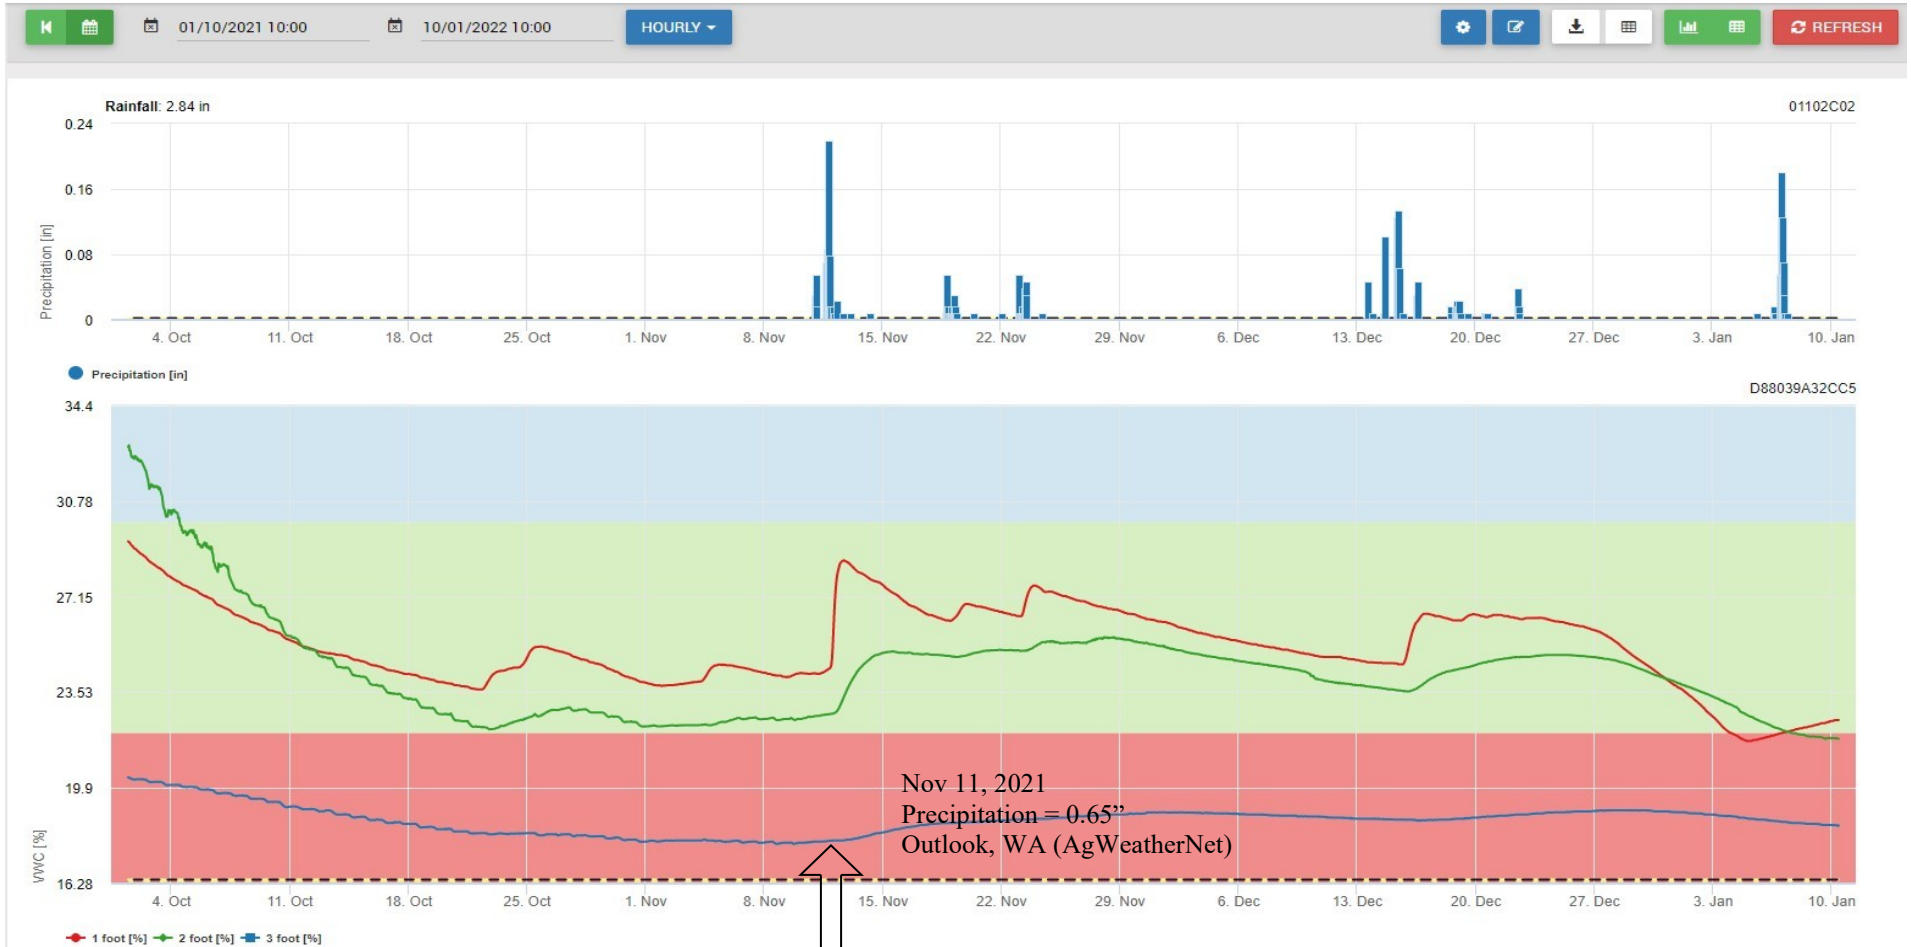

Volumetric Water Content (VWC) October 1, 2021 through January 11, 2022

Dairy Field with alfalfa planted. This soil moisture data shows some impact of the precipitation event mostly within the top 1' of soil and to a lesser extent the subsoil. All levels are below field capacity. Field Capacity in this graph representation is the line between green and blue.