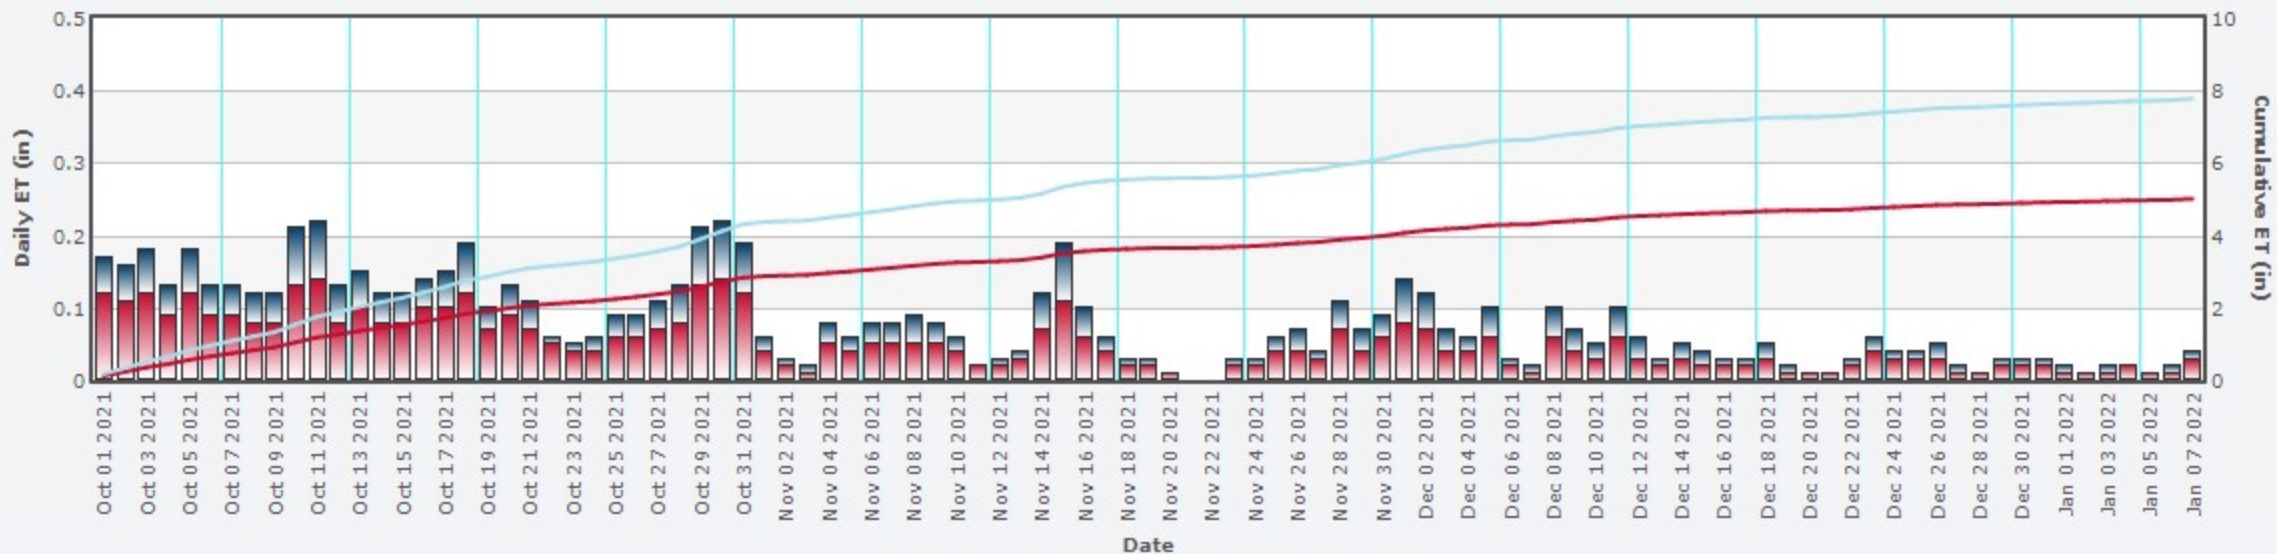

Outlook, Yakima County, Washington
October 01, 2021 through January 10, 2022

ET Calculator

Oct 01, 2021 to Jan 10, 2022

Outlook, Yakima County

Source: WSU AgWeatherNet (weather.wsu.edu)