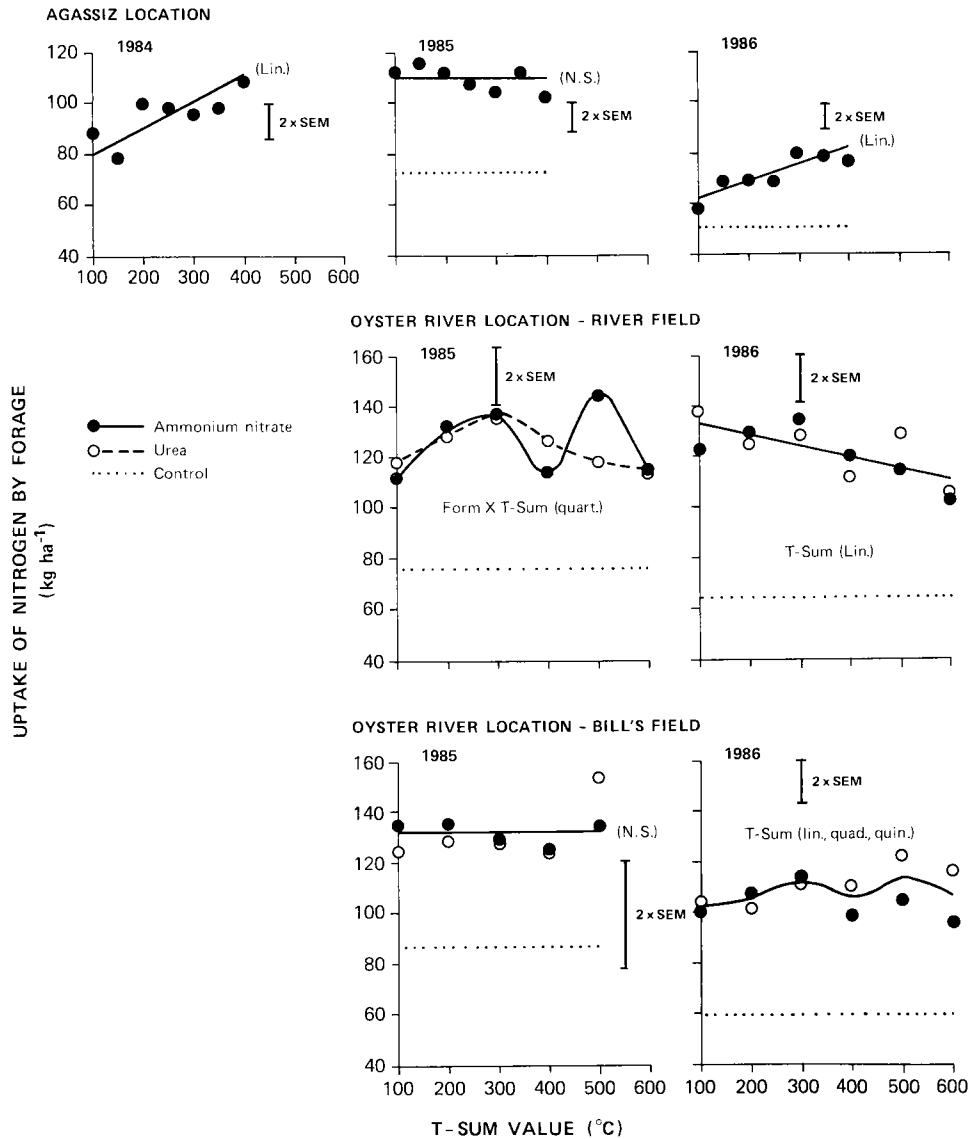

application time (Fig. 2). This was not the case in 1985. At the River field site, the form \times T-sum interaction was curvilinear and at Bill's field, it was linear. The effect of form of N was quite small with an overall advantage with urea. For example, in the case of