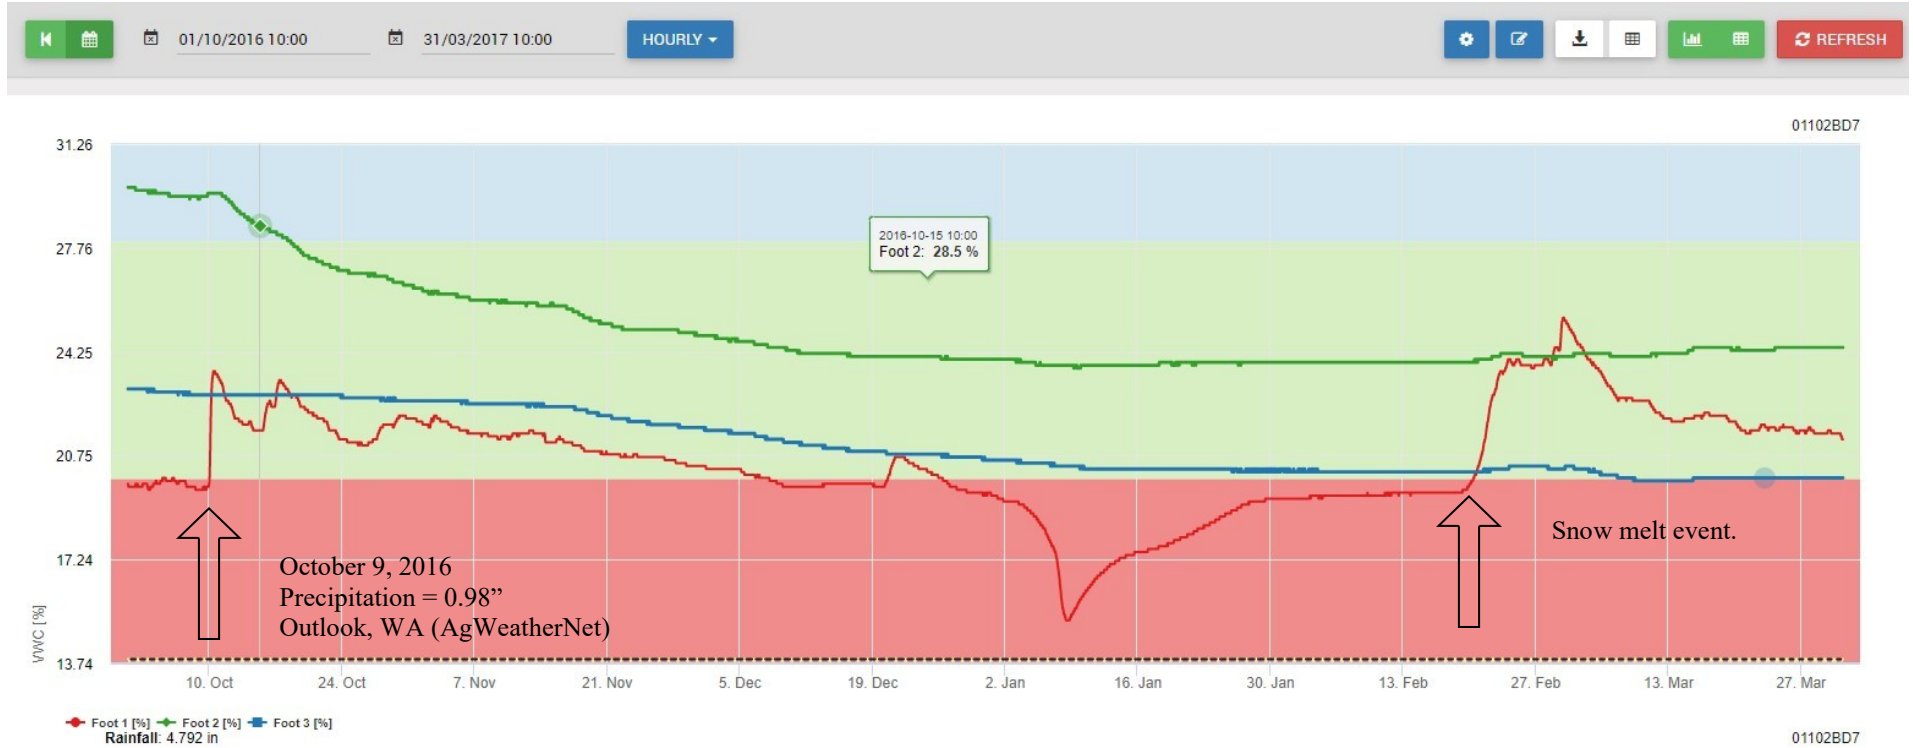

Volumetric Water Content (VWC) October 1, 2016 through March 31, 2017

Dairy Field with alfalfa planted. This soil moisture data shows impact of the precipitation event only within the top 1' of soil. All subsoil levels are declining naturally. Field Capacity for the top foot in this graph representation is the line between green and blue.