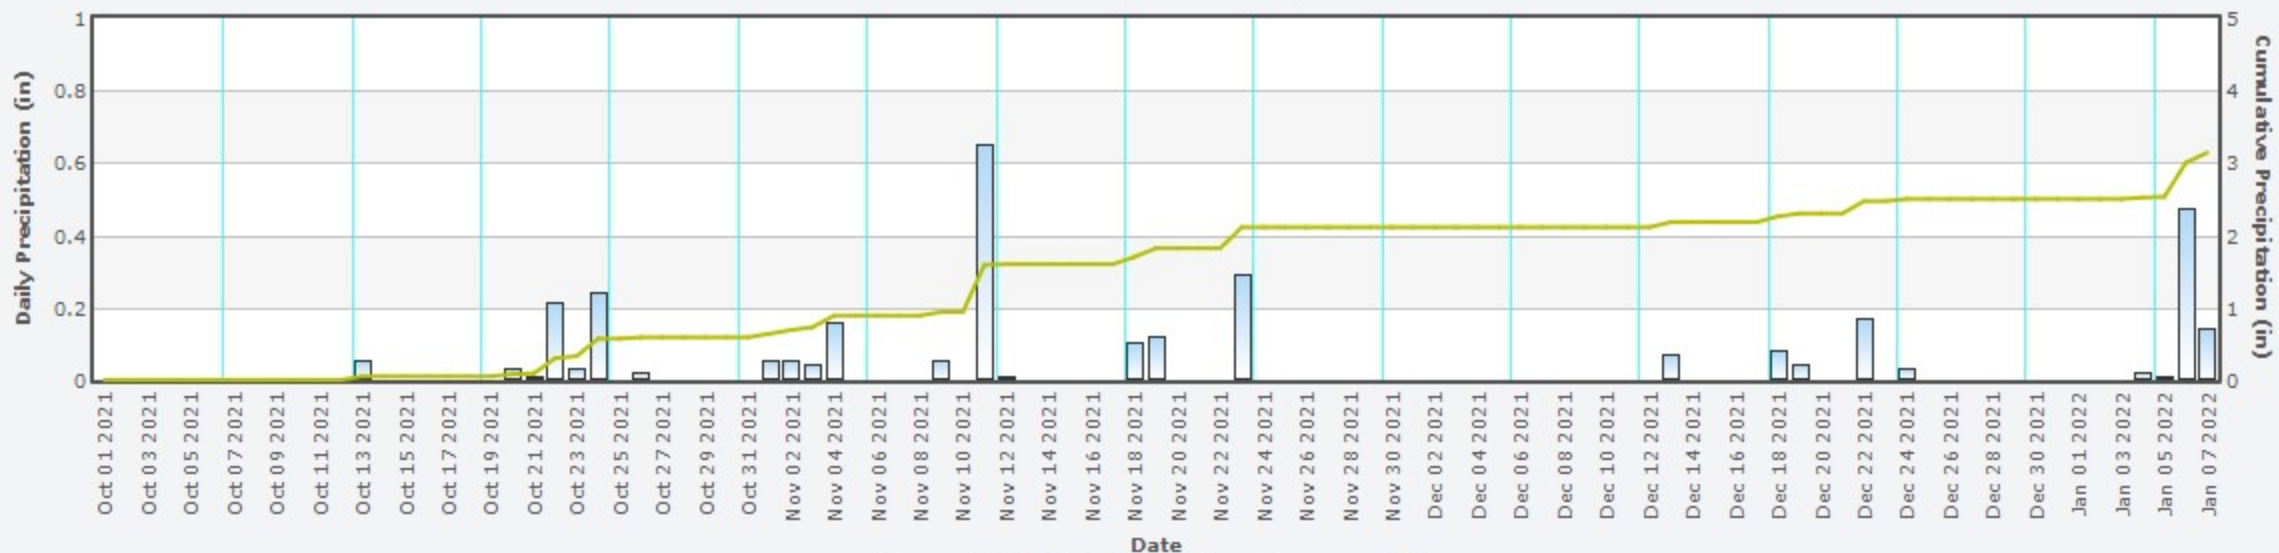

Outlook, Yakima County, Washington
October 01, 2021 through January 10, 2022

Precipitation Calculator
Oct 01, 2021 to Jan 10, 2022
Outlook, Yakima County

Source: WSU AgWeatherNet (weather.wsu.edu)