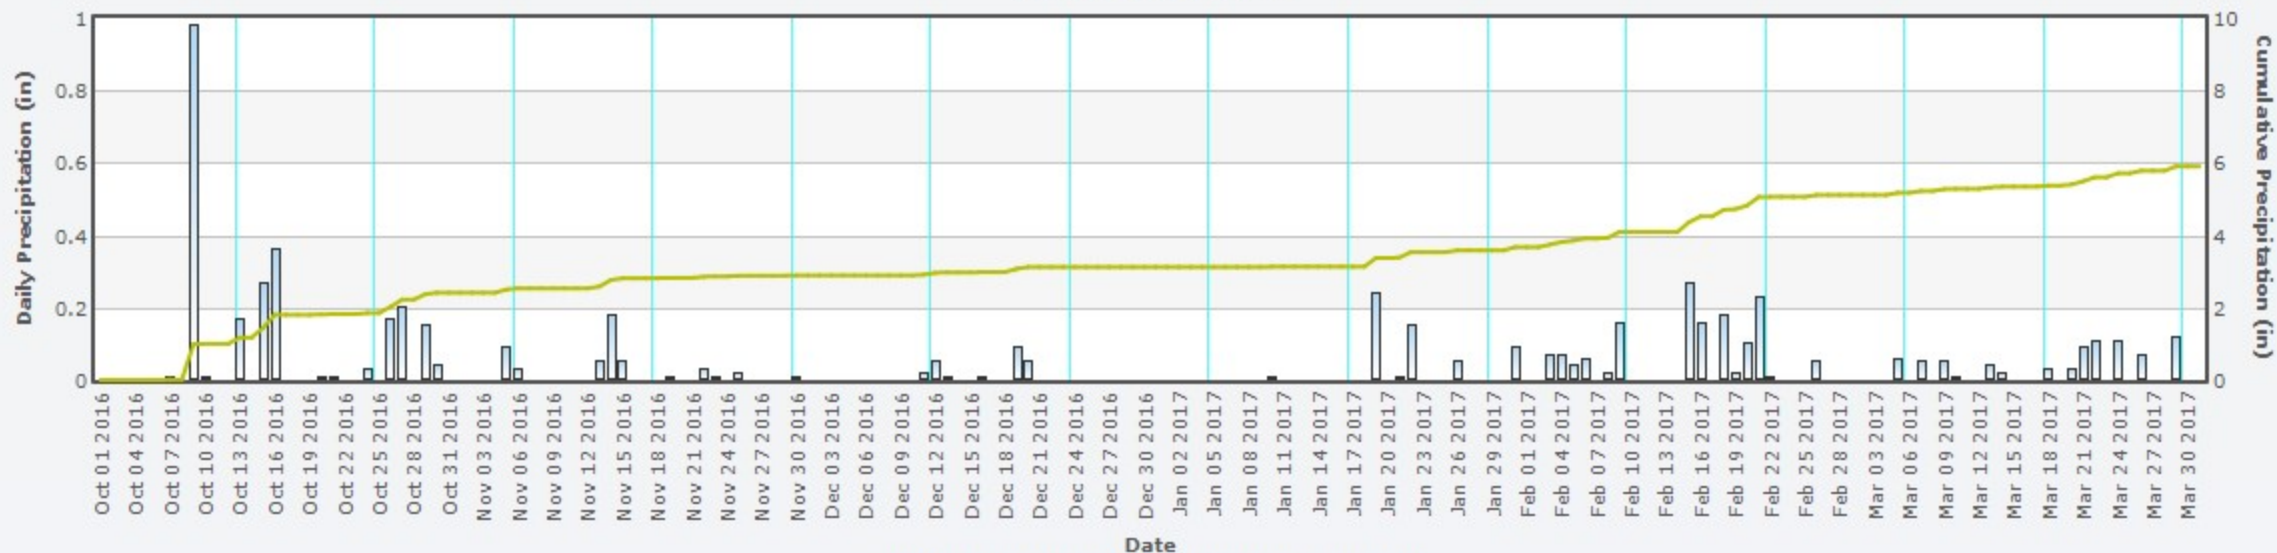

Outlook, Yakima County, Washington
October 01, 2016 through March 31, 2017

Precipitation Calculator
Oct 01, 2016 to Mar 31, 2017
Outlook, Yakima County

Source: WSU AgWeatherNet (weather.wsu.edu)

Daily Precipitation Cumulative Precipitation