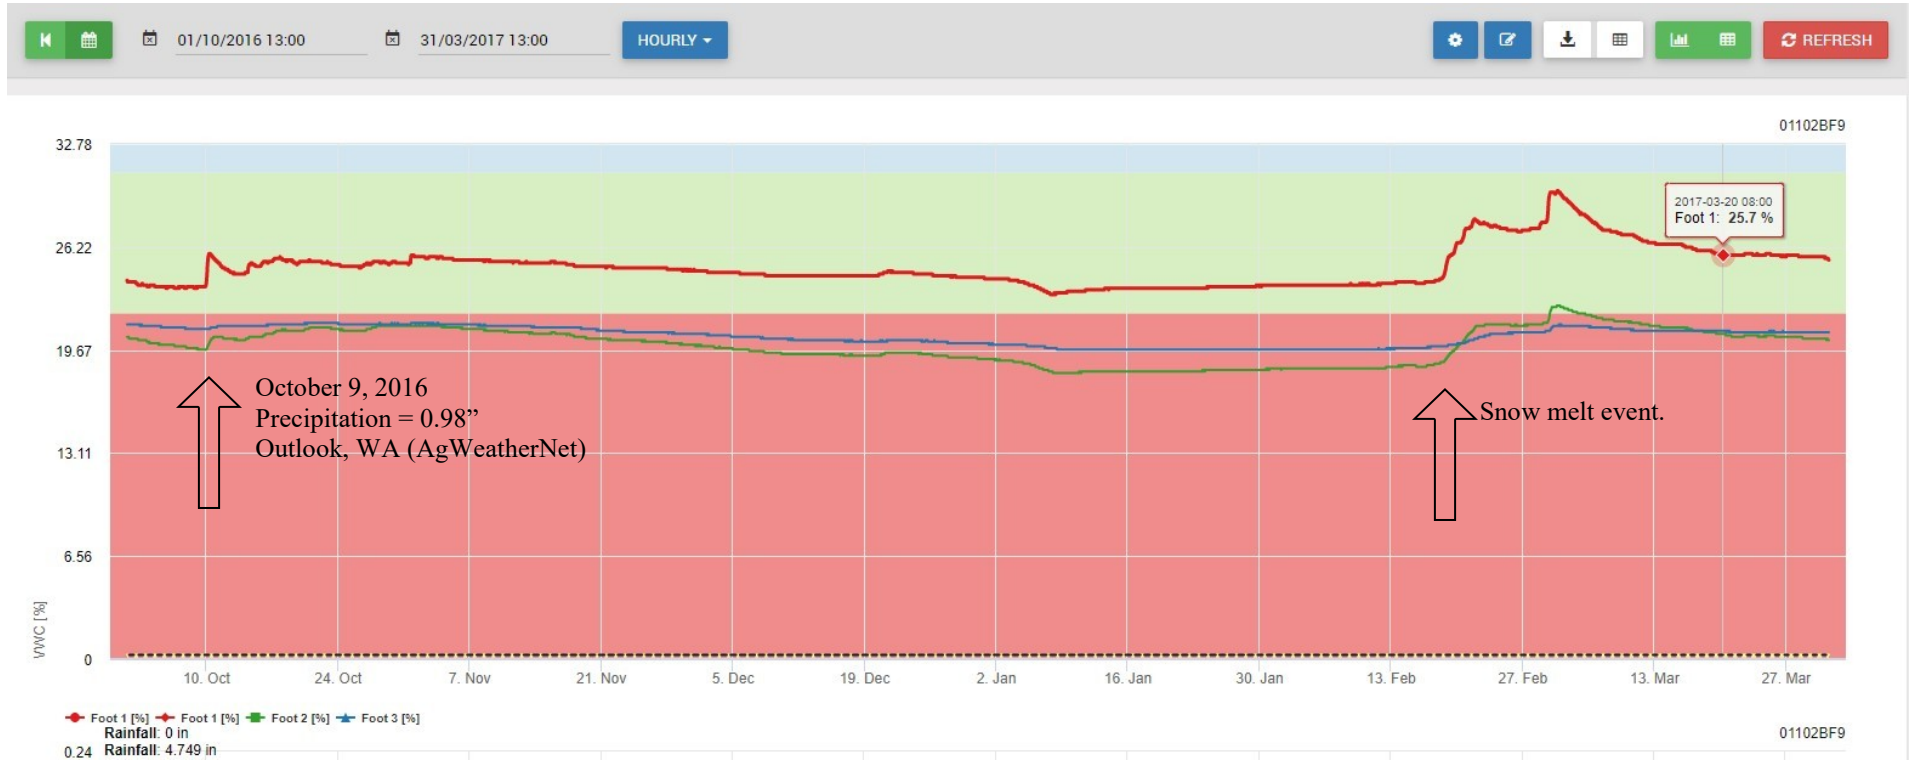

Volumetric Water Content (VWC) October 1, 2016 through March 31, 2017

Dairy Field with triticale planted. This soil moisture data shows impact of the precipitation within the top 1' and to some extent to the 2' depth of soil. The 3 foot level is dry with little impact from above except some slight influence from a snow melt event. All sensors show moisture below field capacity. Field Capacity for the top foot in this graph representation is the line between green and blue.